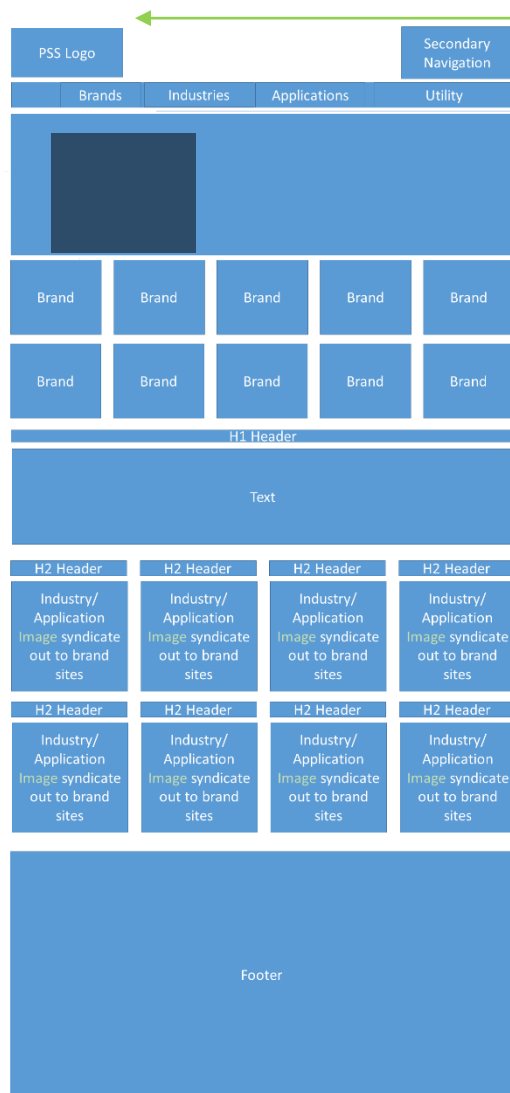

Design Style
Deadline
Feb8th

enhancing surface quality

PSS Side – Wire Frame

Justification

- PSS Logo Top Left
- Top Right Navigation or Languages
- Second Row left BRANDS “RAD”
- Panoramic Image and Link to short video
- BRAND icons (interactive) are here to convey that these are the PSS Brands
- H1 and Anchor text – Short and to the point
- PSS Industry and Application Buckets in the body of the page
- Footer has links to utility pages and brand pages