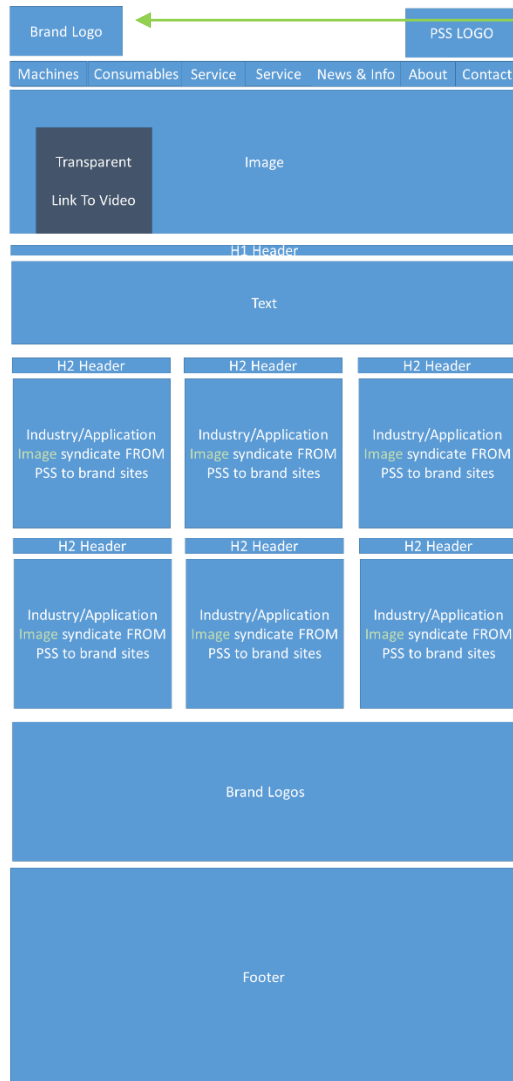

Brand Site(s) – Wire Frame

Justification

- Brand Logo Top Left
- PSS Logo Takes you to PSS
- Panoramic Image and Link to short video
- H1 and Anchor text – Short and to the point
- Industry and Application Buckets in the body of the page
- BRAND icons are here to convey that these are the PSS Brands
- Footer has the Brand wheel

New Media Design Solutions, Inc.

T 847-729-7992 F 847-729-7892 C 847-363-3237