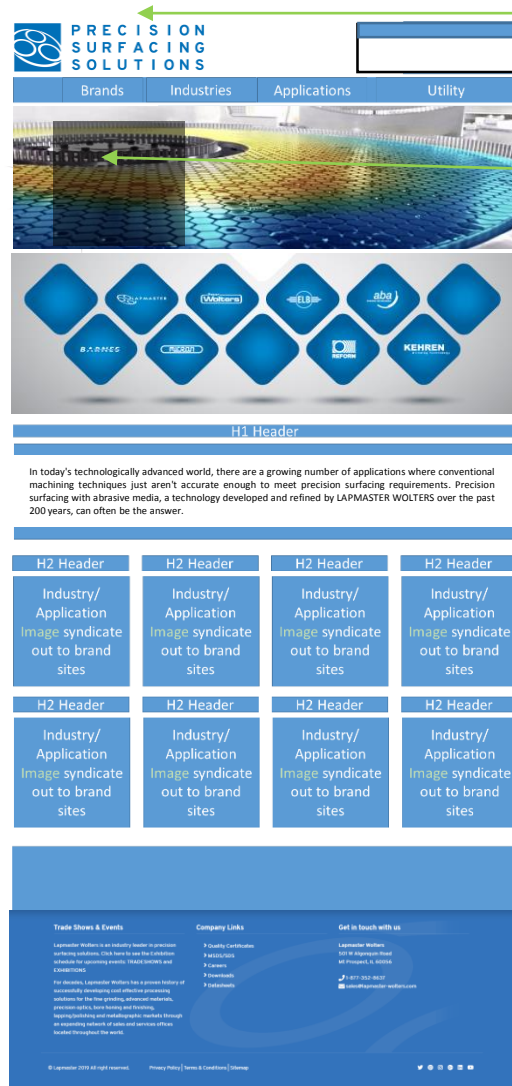

PSS Side – Design Elements Preview

Justification

- PSS Logo Top Left
- Top Right Navigation or Languages
- Second Row left BRANDS “RAD”
- Panoramic Image and Link to short video
- BRAND icons (interactive) are here to convey that these are the PSS Brands
- H1 and Anchor text – Short and to the point
- PSS Industry and Application Buckets in the body of the page
- Footer has links to utility pages and brand pages